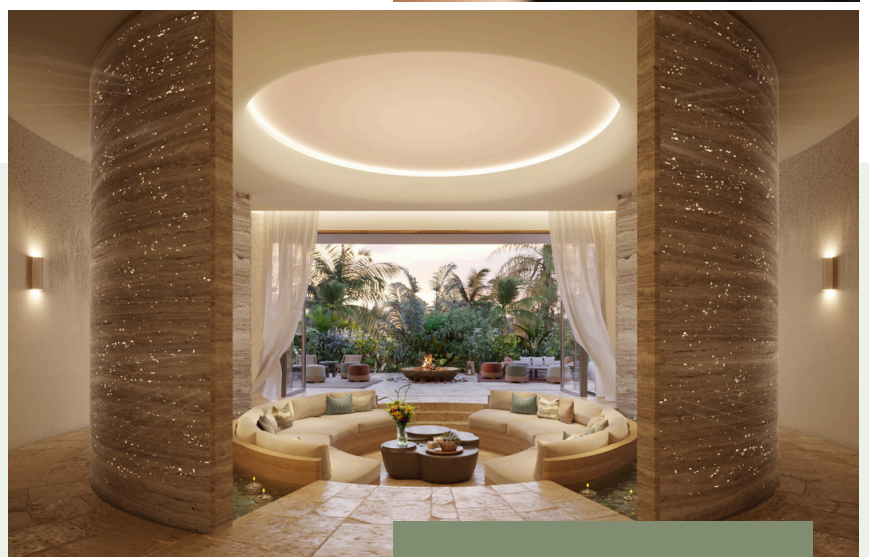

ميرافال البحر الأحمر
MIRAVAL
the red sea

GROUP PACKAGES

8 rooms minimum

MIRAVAL GROUP INCLUSIONS:

- Mini bar daily replenishment
- Round-trip airport shuttle service from Red Sea International
- WOH points for eligible spending
- 2 complimentary room upgrades to the next category (per 10 paid nights)
- Special discounted villa booking rates
- All meals at Rosemary & Palm Court restaurants
- Poolside drinks
- 25% discount on Spa treatments & select Miraval Challenge Course activities
- 1 group activity per night (from activities menu below)

- Exclusive use of our elegant Spa Majlis

DINING EXPERIENCES:

- All meals at Rosemary & Palm Court signature restaurants
- One customized high-tea service arranged to your preferences per night in the Majlis
- Complimentary soft beverage mini bar replenished daily in your accommodation

MIRAVAL GROUP INCLUSIONS:

- Round-trip airport shuttle service from Red Sea International
- Late check-out until 4:00 pm
- WOH points awarded for all eligible spending
- Special discounted rates on villa bookings
- 25% discount on Spa treatments & select Miraval Challenge Course activities
- Welcome Ritual: Arabic coffee & dates
- Choice of 1 local experience: Taif Rose Tea Ceremony or Aroma Blending with Saudi Botanicals or Mindful Art or Calligraphy Reflection
- One 50-minute full-body spa treatment (not valid on signature treatments)
- 1 group activity per night the activities menu below)

ROOM RATES:

- Single Occupancy:
Starting from 3,600 per person, per day (incl taxes)
- Double Occupancy:
4,300 per person, per day (incl taxes)

ACTIVITIES MENU:

45 minute

- HIIT Circuit
- Water Workout
- Morning Stretch
- Peaceful Breathwork
- Guided Meditation
- Rise & Shine Yoga